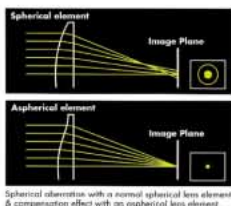

Compact Design Only 2.2" Long

At a mere 2.2" long, the 2.8-12mm is ideal for installation in today's compact camera housings.

Fast F/1.4 Aperture

With an aperture range of F/1.4~360 (Auto Iris versions) and a 3-blade diaphragm (for manual iris). The Tamron 2.8-12mm is the ideal lens for use in extreme lighting conditions.

Zoom, Iris & Focus Locks

Three Convenient locking mechanisms ensure stability of distance, iris setting and picture sharpness.

Three Types of Iris Selection

Not only can you get Tamron's 1/3" CS-mount 2.8-12mm lens in Manual Iris and DC Auto Iris, Tamron also offers a Video Auto Iris version to meet the discriminating needs of today's applications.

1/3" 2.8-12mm F/1.4 ASPHERICAL VARI-FOCAL

2.8mm  89°

3.5mm  71°

6mm  44°

12mm  24°

Vision With Precision
TAMRON